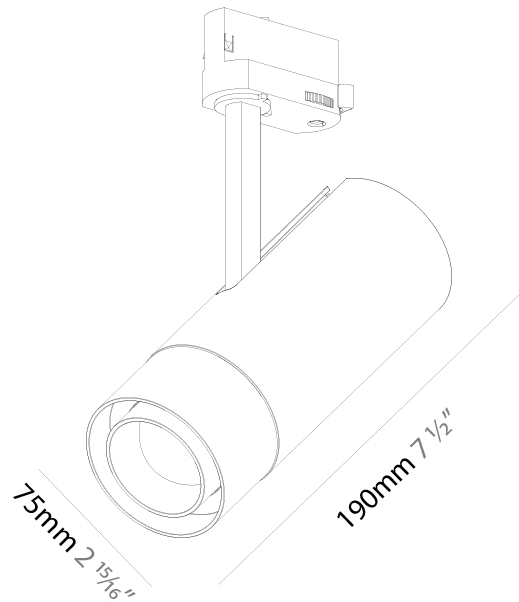

GENERAL

Series: Imagine
 Subseries: Imagine Flex
 Brand: Prolicht
 Division: Architectural
 Mounting Type: Surface
 Mounting Location: Ceiling
 Subcategory: Spots

PHYSICAL

Shape: Cylinder
 Diameter (mm): 75
 Diameter (in): 2 ¹⁵/₁₆
 Height (mm): 190
 Height (in): 7 ¹/₂
 Max. Overall Height (mm): 235
 Max. Overall Height (in): 9 ¹/₄
 Light Distribution: Adjustable / Direct
 Weight (kg): 0.919
 Weight (lbs): 2.02
 Fixture Finish: SSR / BKV / CWI / CRY / HAB / LAG / UFT / ITA / RUA / RUR / MIC / FTG / MYG / TWT / LOD / PUS / FRO / FUP / KIA / POP / BLS / SPG / MEY / GOH / GUM / CHC / COM / ABZ / JAG / OBR / MOS / ROR
 Fixture Material: Aluminum Die Cast

GENERAL

Series: Imagine
 Subseries: Imagine Flex
 Brand: Prolicht
 Division: Architectural
 Mounting Type: Track
 Mounting Location: Ceiling
 Subcategory: Spots

PHYSICAL

Shape: Cylinder
 Diameter (mm): 75
 Diameter (in): 2 ¹⁵/₁₆
 Height (mm): 190
 Height (in): 7 ¹/₂
 Max. Overall Height (mm): 210
 Max. Overall Height (in): 8 ¹/₄
 Light Distribution: Adjustable / Direct
 Weight (kg): 0.702
 Weight (lbs): 1.54
 Fixture Finish: SSR / BKV / CWI / CRY / HAB / LAG / UFT / ITA / RUA / RUR / MIC / FTG / MYG / TWT / LOD / PUS / FRO / FUP / KIA / POP / BLS / SPG / MEY / GOH / GUM / CHC / COM / ABZ / JAG / OBR / MOS / ROR
 Holder Finish: BLK / WHI / SIL
 Fixture Material: Aluminum Die Cast

OPTICAL

Reflector°: 14° to 48°
 Adjustability: Rotational 350°; Tilt 90°

RATINGS AND CERTIFICATIONS

Certified By: Certified for North American Standards
 IP rating: IP20

A3T110-

PROJECT

TYPE

SPECIFIER